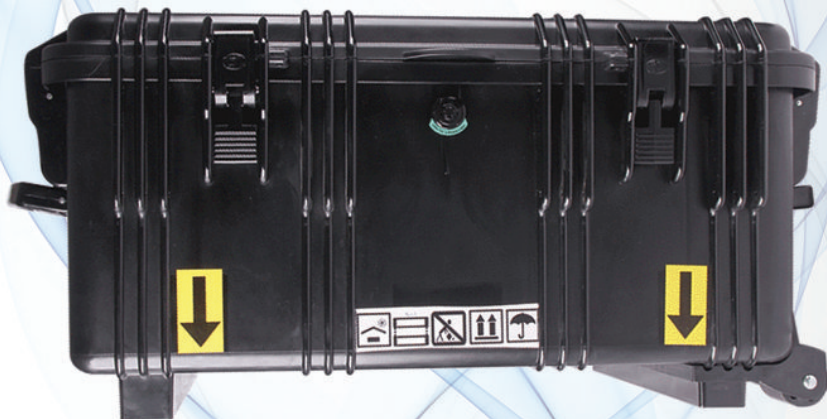

KING HARDCASE

We Take Care of Your Equipments

colors

FAM-9310

Dimensions (mm)

	external	Internal
length	770	680
width	585	500
Height	360	316
Weight	12.1 kg	
Volume	107.44 L	